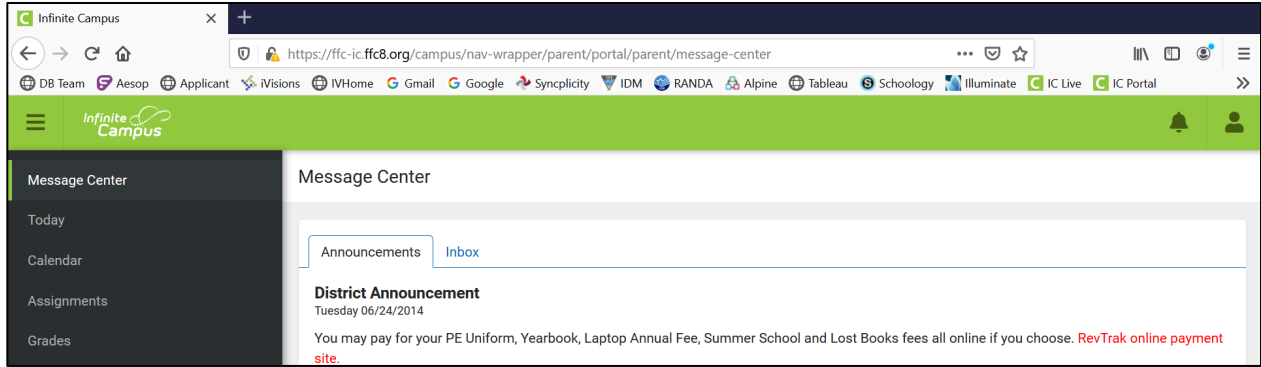

Parent – Accessing Student(s) Username (Email) and Password

1. Log in to Infinite Campus Parent Portal

2. Select the "MORE" on the left menu.

3. "MORE" screen. Select "Student Email".

4. "Student Email" screen. Student's Username (Email) and Password are listed.

5. For multiple students, select from the dropdown in the upper right.