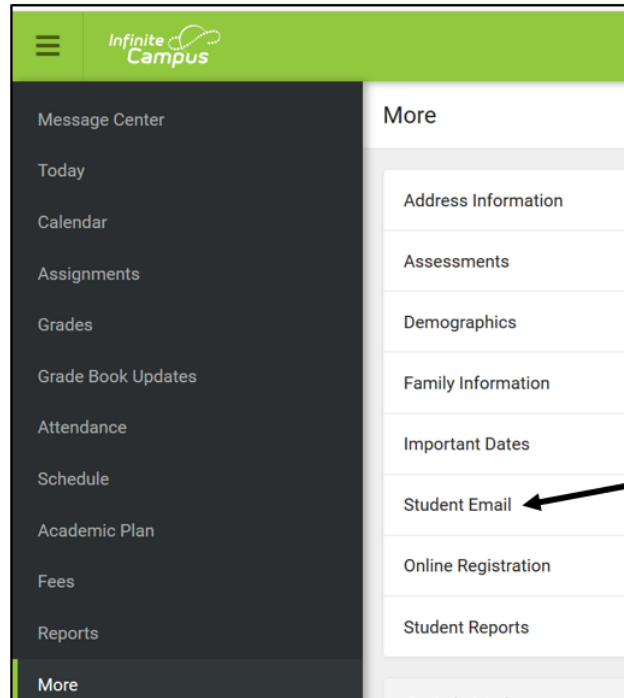

Parent – Accessing Student(s) Username (Email) and Password

1. Log in to Infinite Campus Parent Portal

2. Select the "MORE" on the left menu.

3. "MORE" screen. Select "Student Email".

4. "Student Email" screen. Student's Username (Email) and Password are listed.

5. For multiple students, select from the dropdown in the upper right.